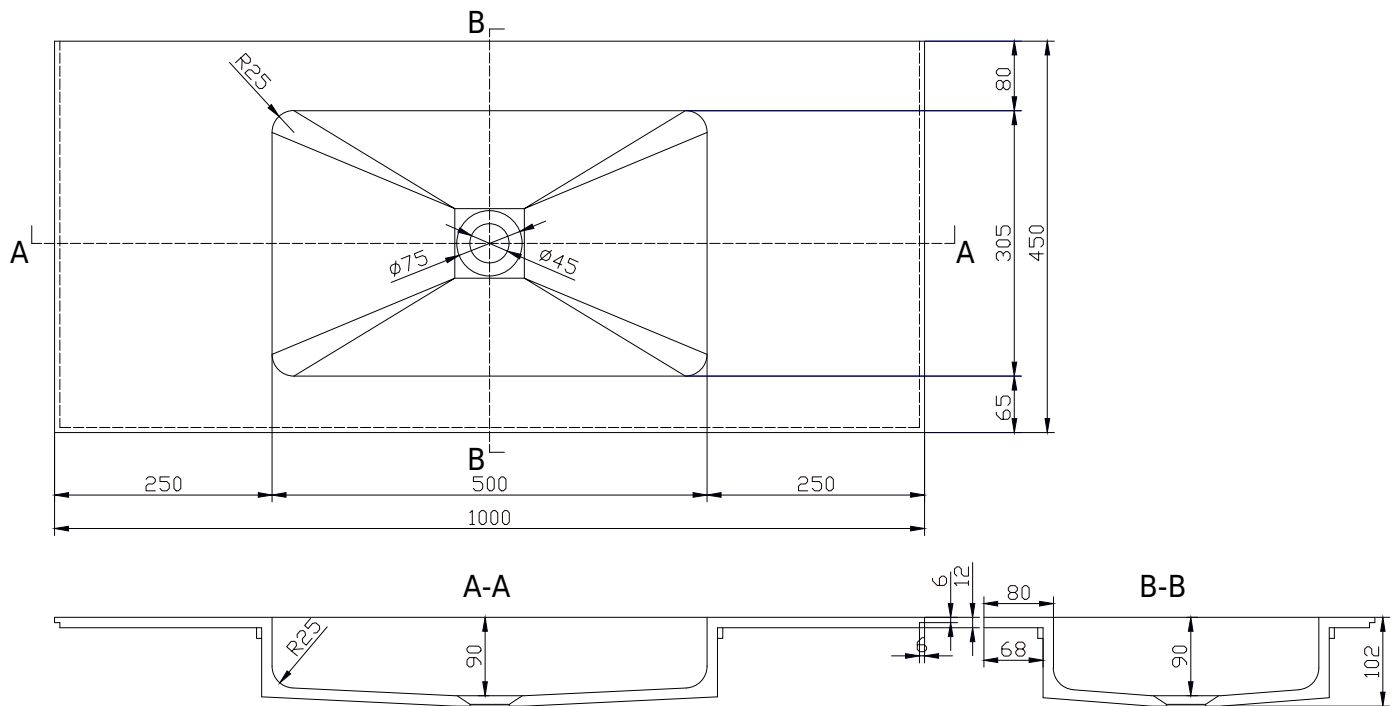

SQ2 100 centred wash basin

SKU: 30040088

Colour: Matte white
Size: 10.2cm / 100cm / 45cm
Weight: 15kg net

SQ2 100 centred wash basin details: