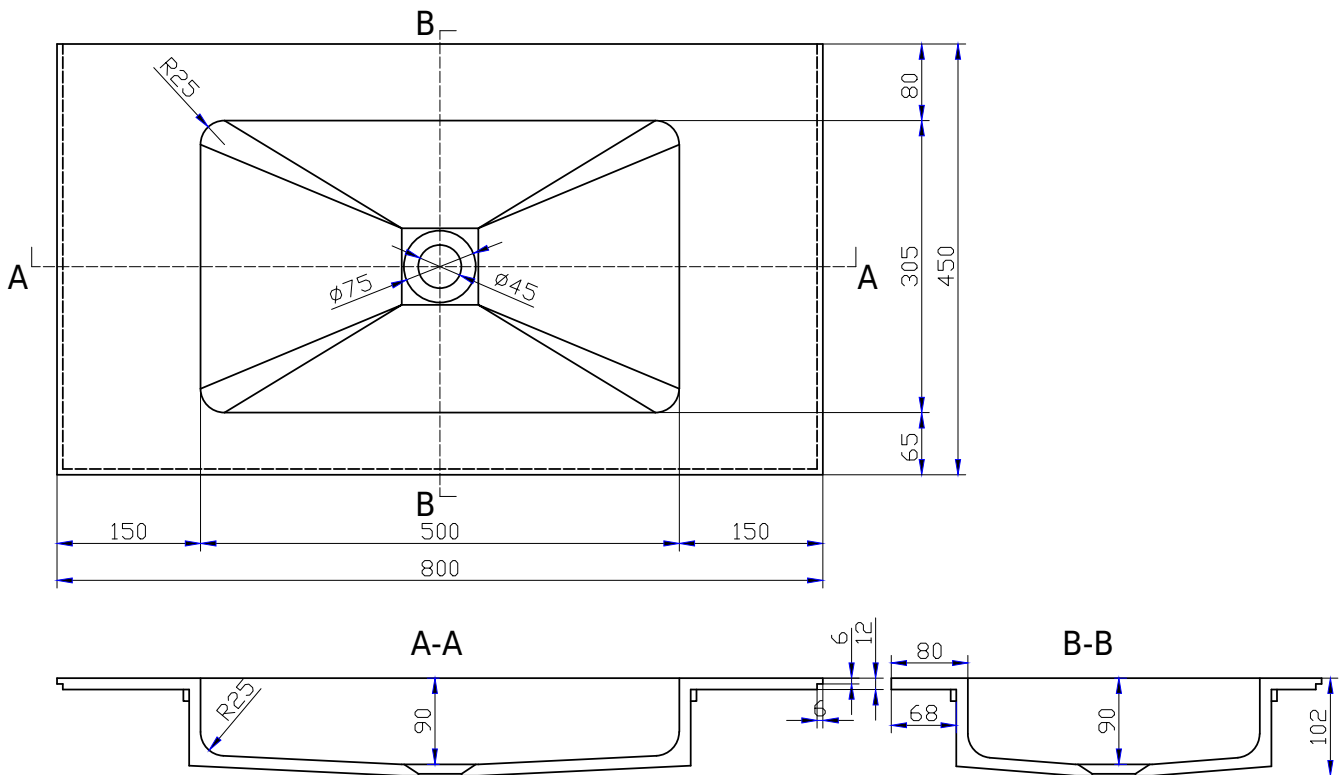

# SQ2 80 centred wash basin

SKU: 30040078

**Colour:** Matte white  
**Size:** 10.2cm / 80cm / 45cm  
**Weight:** 12kg net

**SQ2 80 centred wash basin details:**