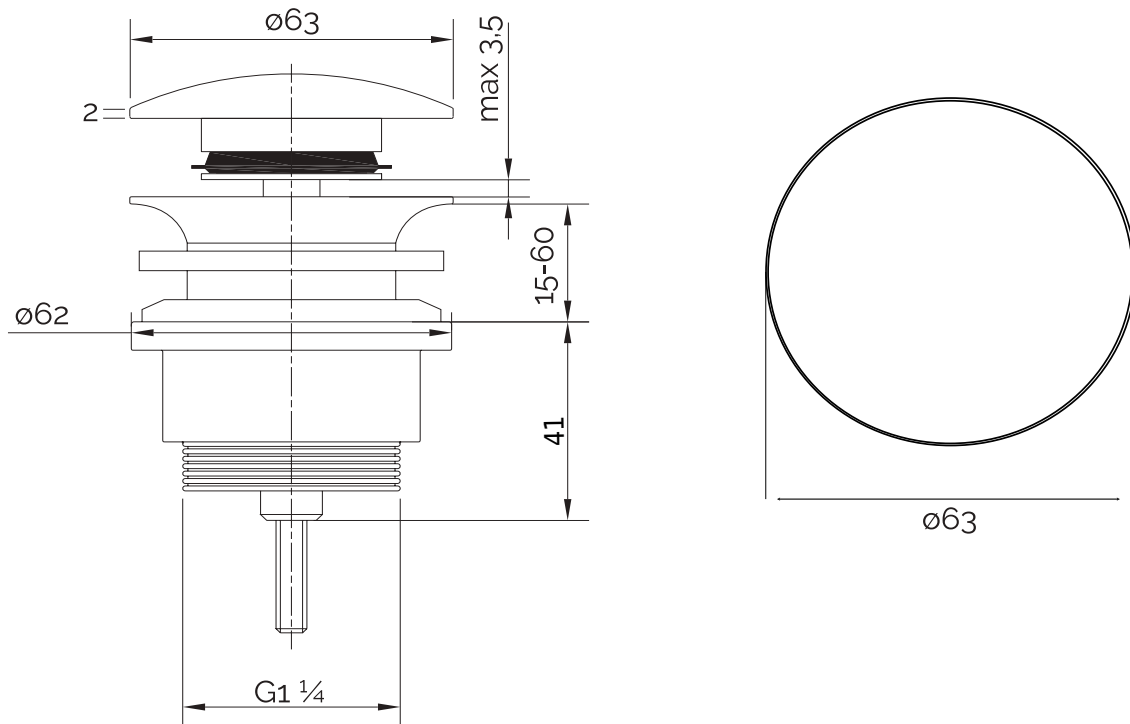

Waste Push-open Acovi, round

SKU: 40040030

Colour: Matte white
Size: 7cm / 6.5cm / 6.5cm
Weight: 0.3kg net

Waste Push-open Acovi, round details: