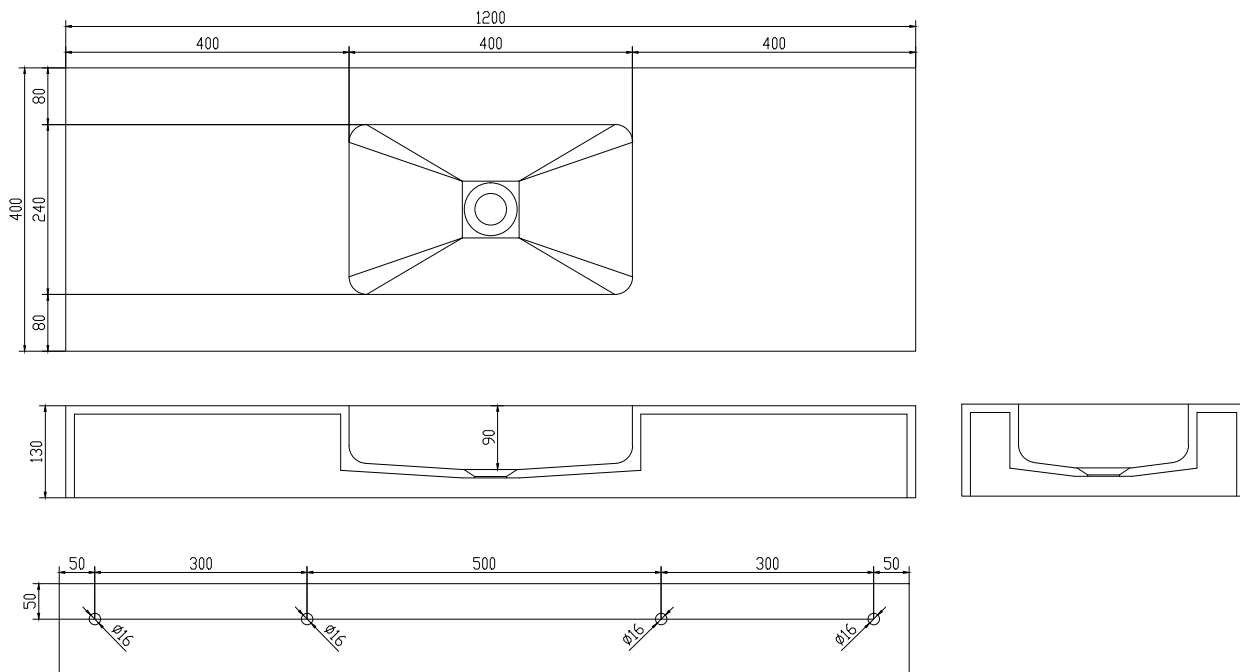

Furesø 120 basin

SKU: 40010181

Colour: Matte white
Size: 13cm / 120cm / 40cm
Weight: 22.28kg net

Furesø 120 basin details: