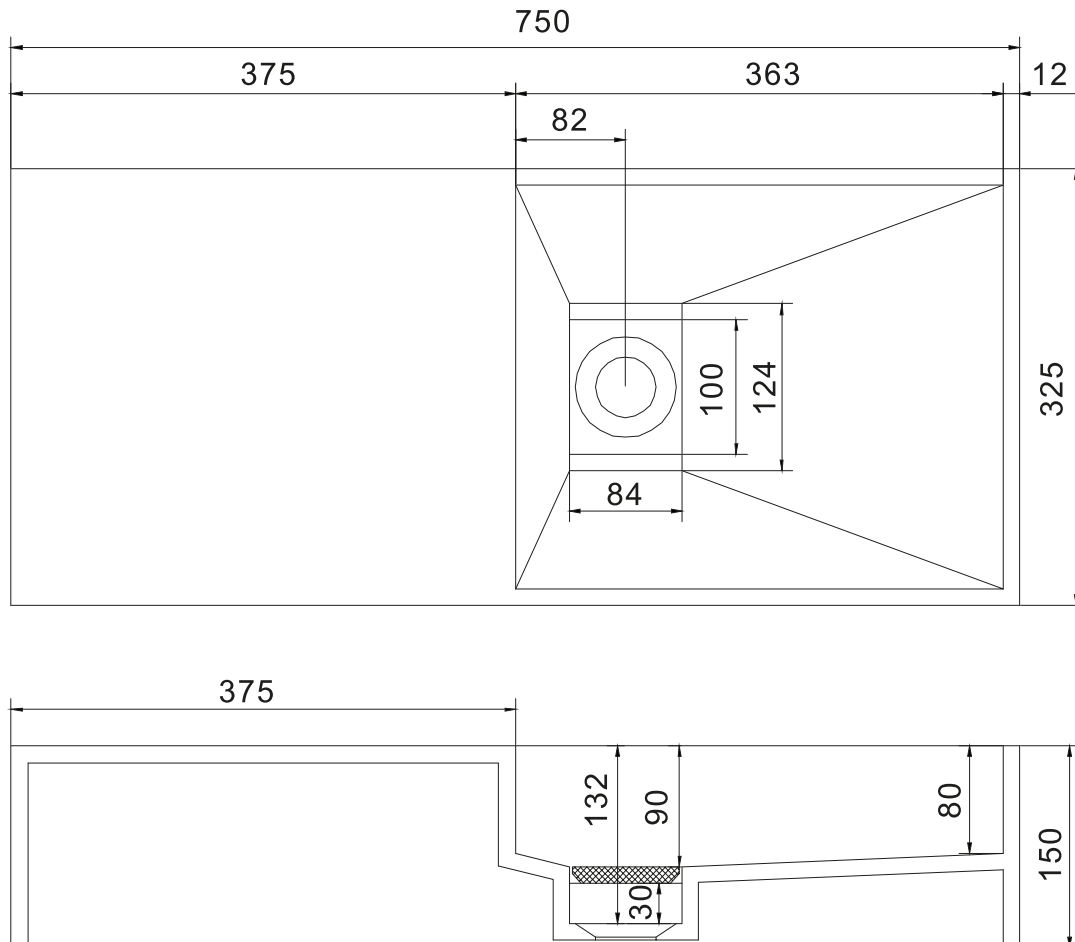

Nordland 75 basin

SKU: 40010038

Colour: Matte white
Size: 15cm / 75cm / 32.5cm
Weight: 15kg net

Nordland 75 basin details: