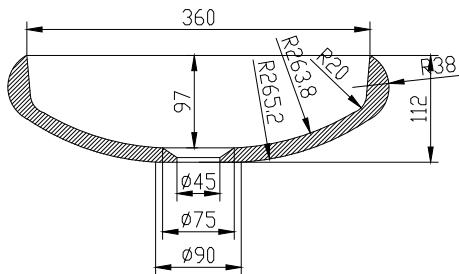

Rosenborg 40 square basin

SKU: 40010176

Colour: Matte white
Size: 11.2cm / 40cm / 40cm
Weight: 7kg net

Rosenborg 40 square basin details: