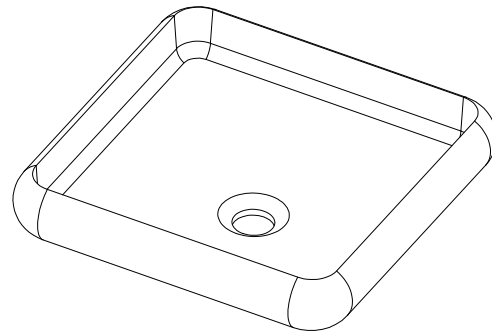

Rosenborg 40 square basin

SKU: 40010176

Colour: Matte white
Size: 11.2cm / 40cm / 40cm
Weight: 7kg net

Rosenborg 40 square basin details: