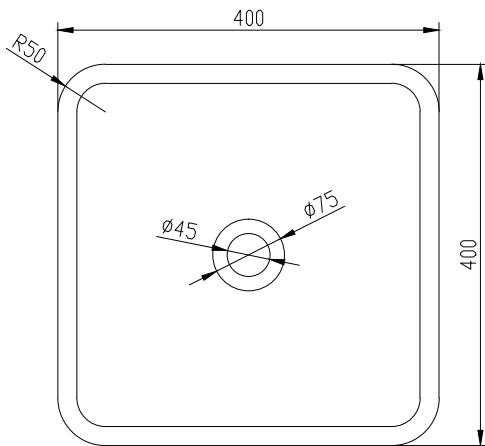

Rosenborg 40 square basin

SKU: 40010176

Colour: Matte white
Size: 11.2cm / 40cm / 40cm
Weight: 7kg net

Rosenborg 40 square basin details: