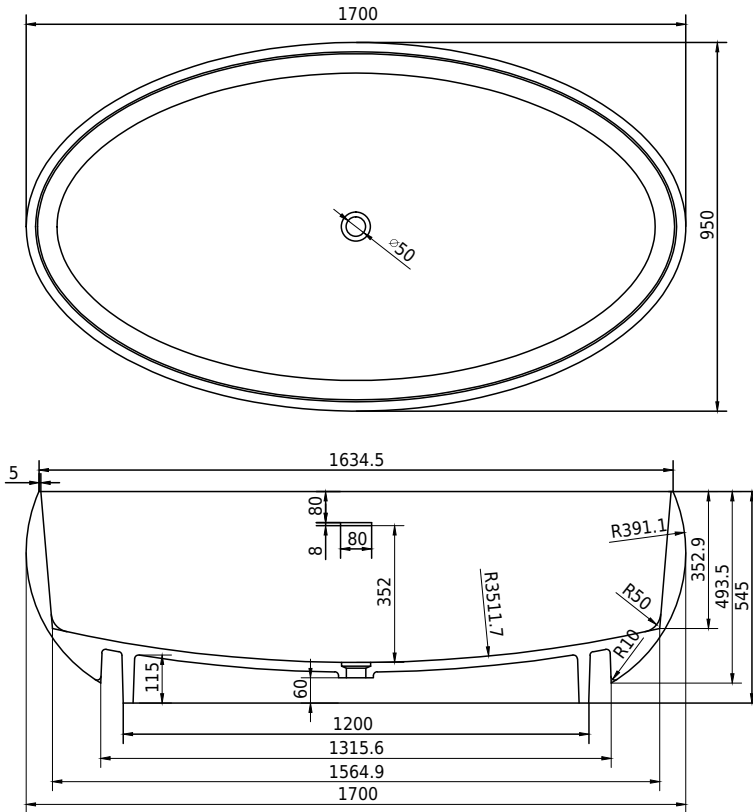

Rosenborg bathtub

SKU: 40030035

Colour:	Matte white
Litre:	340 overflow
Size:	55cm / 170cm / 95cm
Weight:	185kg net

Rosenborg bathtub details:

Please note that there may be a tolerance of ± 5 mm as all products are hand sanded.