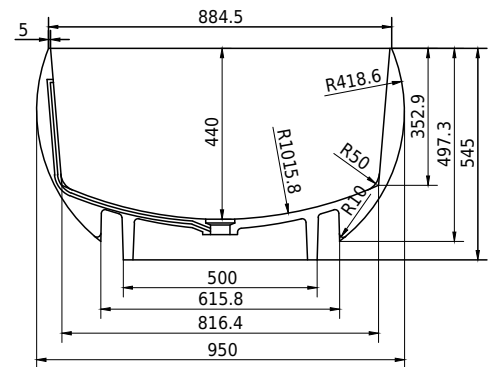

Rosenborg bathtub

SKU: 40030035

Colour:	Matte white
Litre:	340 overflow
Size:	55cm / 170cm / 95cm
Weight:	185kg net

Rosenborg bathtub details:

Please note that there may be a tolerance of ± 5 mm as all products are hand sanded.