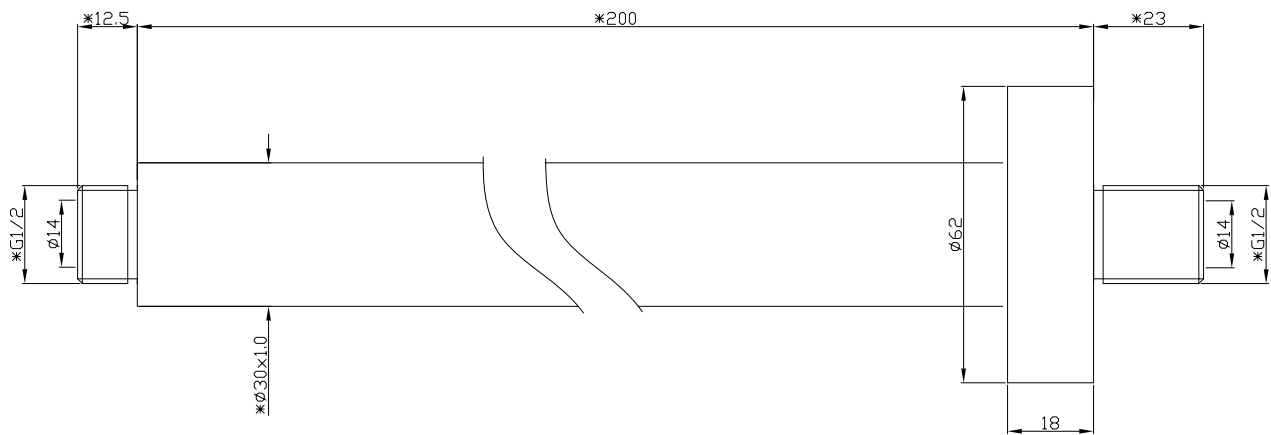

# Shower arm ceiling

SKU: 60060019

**Colour:** Polished steel  
**Size:** 3cm / 20cm / 3cm  
**Weight:** 0.3kg net

**Shower arm ceiling details:**